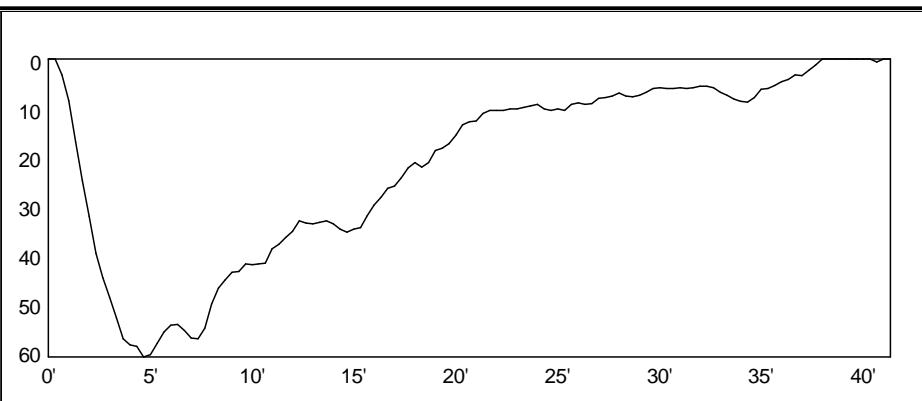

Divenumber: 215

Date: 6/2/2005
Divetime: 37 min
Country: Egypt
Diveplace: Elphinstone
Tank: Steel
Startpres: 200 bar
Deco: Yes
Rep. Dive: Yes
Weather: Sonnig
Divesuit: Nassanzug
Altitude: 0 m - 900 m
Computer: Aladin Air

Time: 12:47
max. Depth: 61,2 m
City/Island: Mangrove Bay
Buddy: Thomas
Size: 12 L
Endpres: 52 bar
Visibility: Good
Water: Salt
Weight: 6 kg
Airtemp: 32 °C
Watertemp: 24 °C
Entry: Boat

Really nice dive. We have seen some turtles.