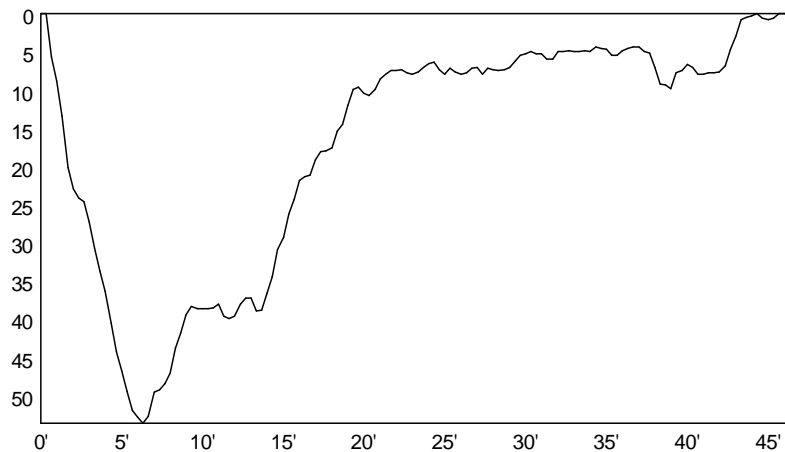

Visibility:

Water: Salt

Divenumber: 215

Date: 6/2/2005

Time: 12:47

Divetime: 37 min

max. Depth: 61,2 m

Country: Egypt